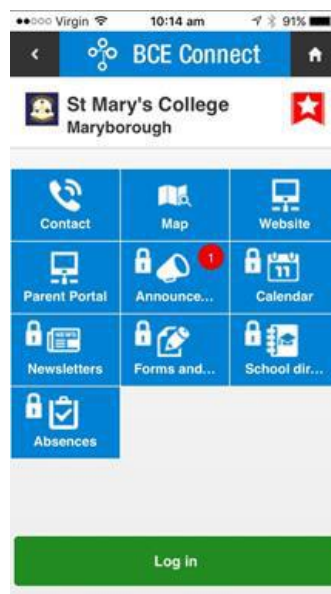

ST MARY'S COLLEGE APP

St Mary's College is excited to invite you to use our App.

1. Install the App from the App Store or Google Play. The name of the App is 'BCE Connect'
2. Search for St Mary's College and click on the red star to save it as a favourite.

3. To login to the App you must have followed the Parent Portal login details first (see separate instructions) creating a Brisbane Catholic Education account and accessed the Parent Portal to activate your account. Your 'BCE Connect' and Parent Portal login details will be the same. You will remain logged into the 'BCE Connect' App for one year.