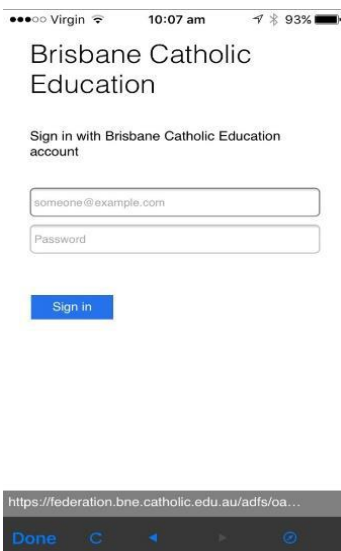

ST MARY'S COLLEGE APP

St Mary's College is excited to invite you to use our App.

1. Install the App from the App Store or Google Play. The name of the App is 'BCE Connect'
2. Search for St Mary's College and click on the red star to save it as a favourite.

3. To login to the App you must have followed the Parent Portal login details first (see separate instructions) creating a Brisbane Catholic Education account and accessed the Parent Portal to activate your account. Your 'BCE Connect' and Parent Portal login details will be the same. You will remain logged into the 'BCE Connect' App for one year.