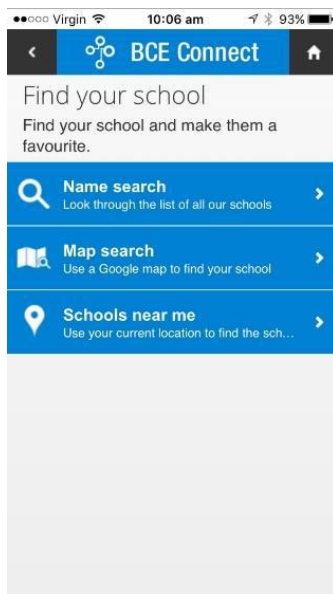

ST MARY'S COLLEGE APP

St Mary's College is excited to invite you to use our App.

1. Install the App from the App Store or Google Play. The name of the App is 'BCE Connect'
2. Search for St Mary's College and click on the red star to save it as a favourite.