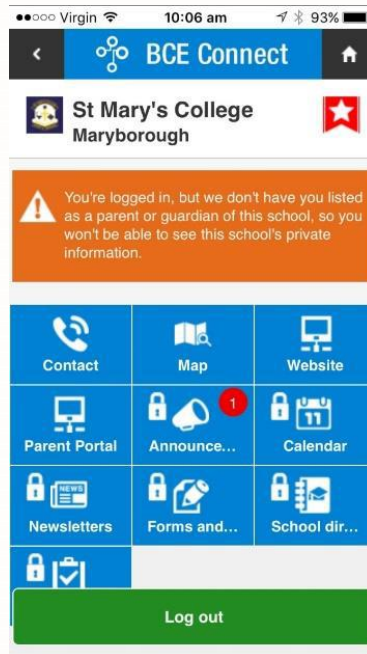

4. Some features of this App include: Logging absences, accessing our newsletter, accessing upcoming event details and receiving Push Notification alerts direct to your phone.

Please make sure you have notifications enabled on your device for the App when you install it if you wish to receive Push Notifications.

Be Connected!
Download BCE Connect today!