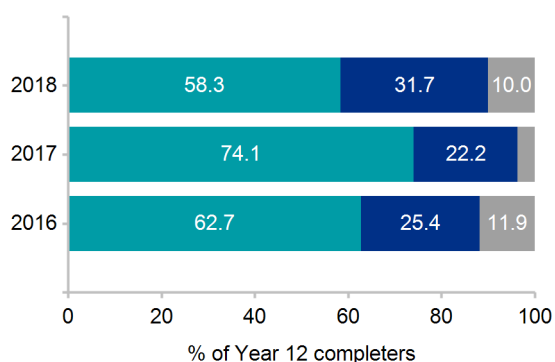

Post-school destinations

In 2018, 90.0% of Year 12 completers from St Mary's College - Maryborough were engaged in education, training or employment in the year after they completed school.

Of the 60 respondents, 58.3% continued in some recognised form of education and training. The most common study destination was bachelor degree.

A further 31.7% transitioned directly into paid employment and no further study.

All Year 12 completers were assigned to a *main destination*. Respondents who were both studying and working are reported as being in education or training, including apprentices and trainees.

Engagement over time