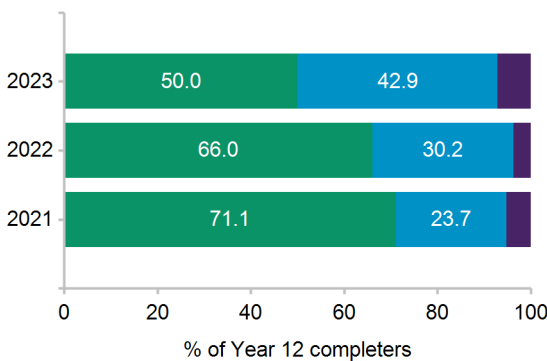

Post-school destinations

In 2023, 92.9% of Year 12 completers from St Mary's College (Maryborough) were engaged in education, training or employment in the year after they completed school.

Of the 28 respondents, 50.0% continued in education and training. The most common study destination was bachelor degree.

A further 42.9% transitioned directly into paid employment only.

All Year 12 completers were assigned to a *main destination*. Respondents who were both studying and working are reported as being in education or training, including apprentices and trainees.

Engagement over time