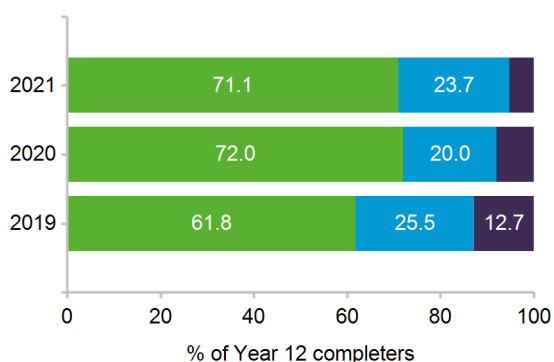

Post-school destinations

In 2021, 94.7% of Year 12 completers from St Mary's College — Maryborough were engaged in education, training or employment in the year after they completed school.

Of the 38 respondents, 71.1% continued in some recognised form of education and training. The most common study destination was bachelor degree.

A further 23.7% transitioned directly into paid employment and no further study.

All Year 12 completers were assigned to a *main destination*. Respondents who were both studying and working are reported as being in education or training, including apprentices and trainees.

Engagement over time