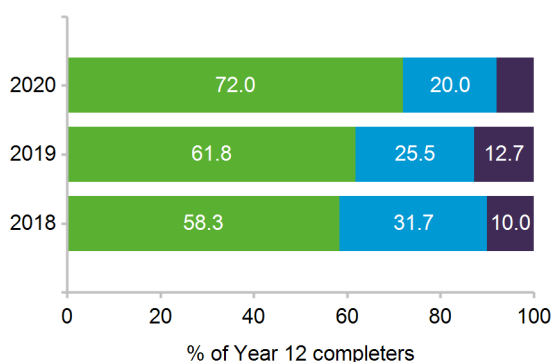

Post-school destinations

In 2020, 92.0% of Year 12 completers from St Mary's College — Maryborough were engaged in education, training or employment in the year after they completed school.

Of the 25 respondents, 72.0% continued in some recognised form of education and training. The most common study destination was bachelor degree.

A further 20.0% transitioned directly into paid employment and no further study.

All Year 12 completers were assigned to a *main destination*. Respondents who were both studying and working are reported as being in education or training, including apprentices and trainees.

Engagement over time