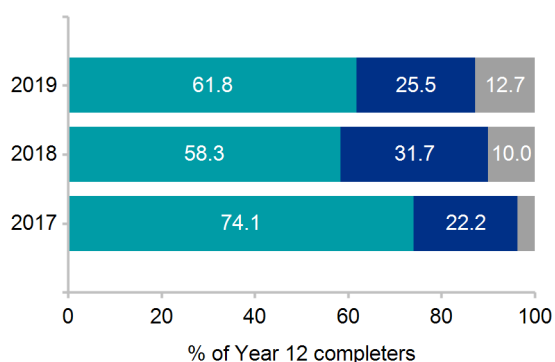

Post-school destinations

In 2019, 87.3% of Year 12 completers from St Mary's College — Maryborough were engaged in education, training or employment in the year after they completed school.

Of the 55 respondents, 61.8% continued in some recognised form of education and training. The most common study destination was bachelor degree.

A further 25.5% transitioned directly into paid employment and no further study.

All Year 12 completers were assigned to a *main destination*. Respondents who were both studying and working are reported as being in education or training, including apprentices and trainees.

Engagement over time